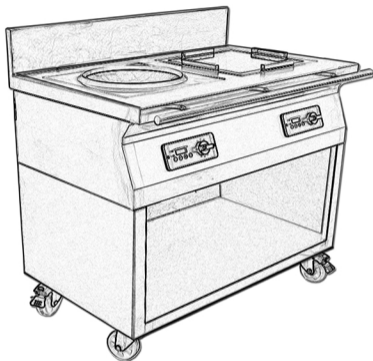

LIVE COUNTER CONGEALED Plain + Concave

Power Switch Control

Power Switch Control

Model	L	W	H	Volts	Power
G-LCC-P-C	1000	600	850-100	220 V	3.5X2 Kw