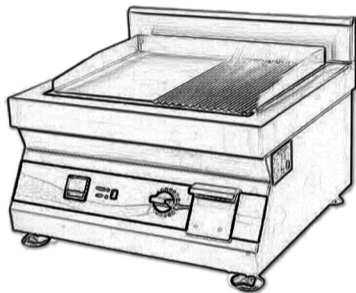

# TABLE TOP HOT PLATE

Power Switch Control

Temperature Controller

Model	L	W	H	Volts	Power
G-TTHP	705	580	250-40	220 V	5 Kw