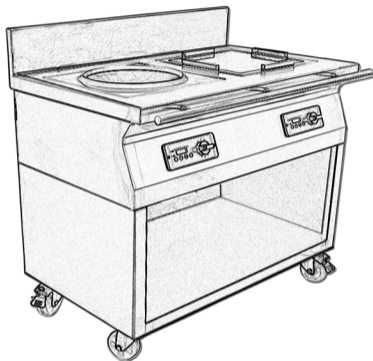

LIVE COUNTER CONGEALED Plain + Concave

Power Switch Control

Power Switch Control

Model	L	W	H	Volts	Power
G-LCC-P-G	1000	600	850-100	220 V	3.5X2 Kw